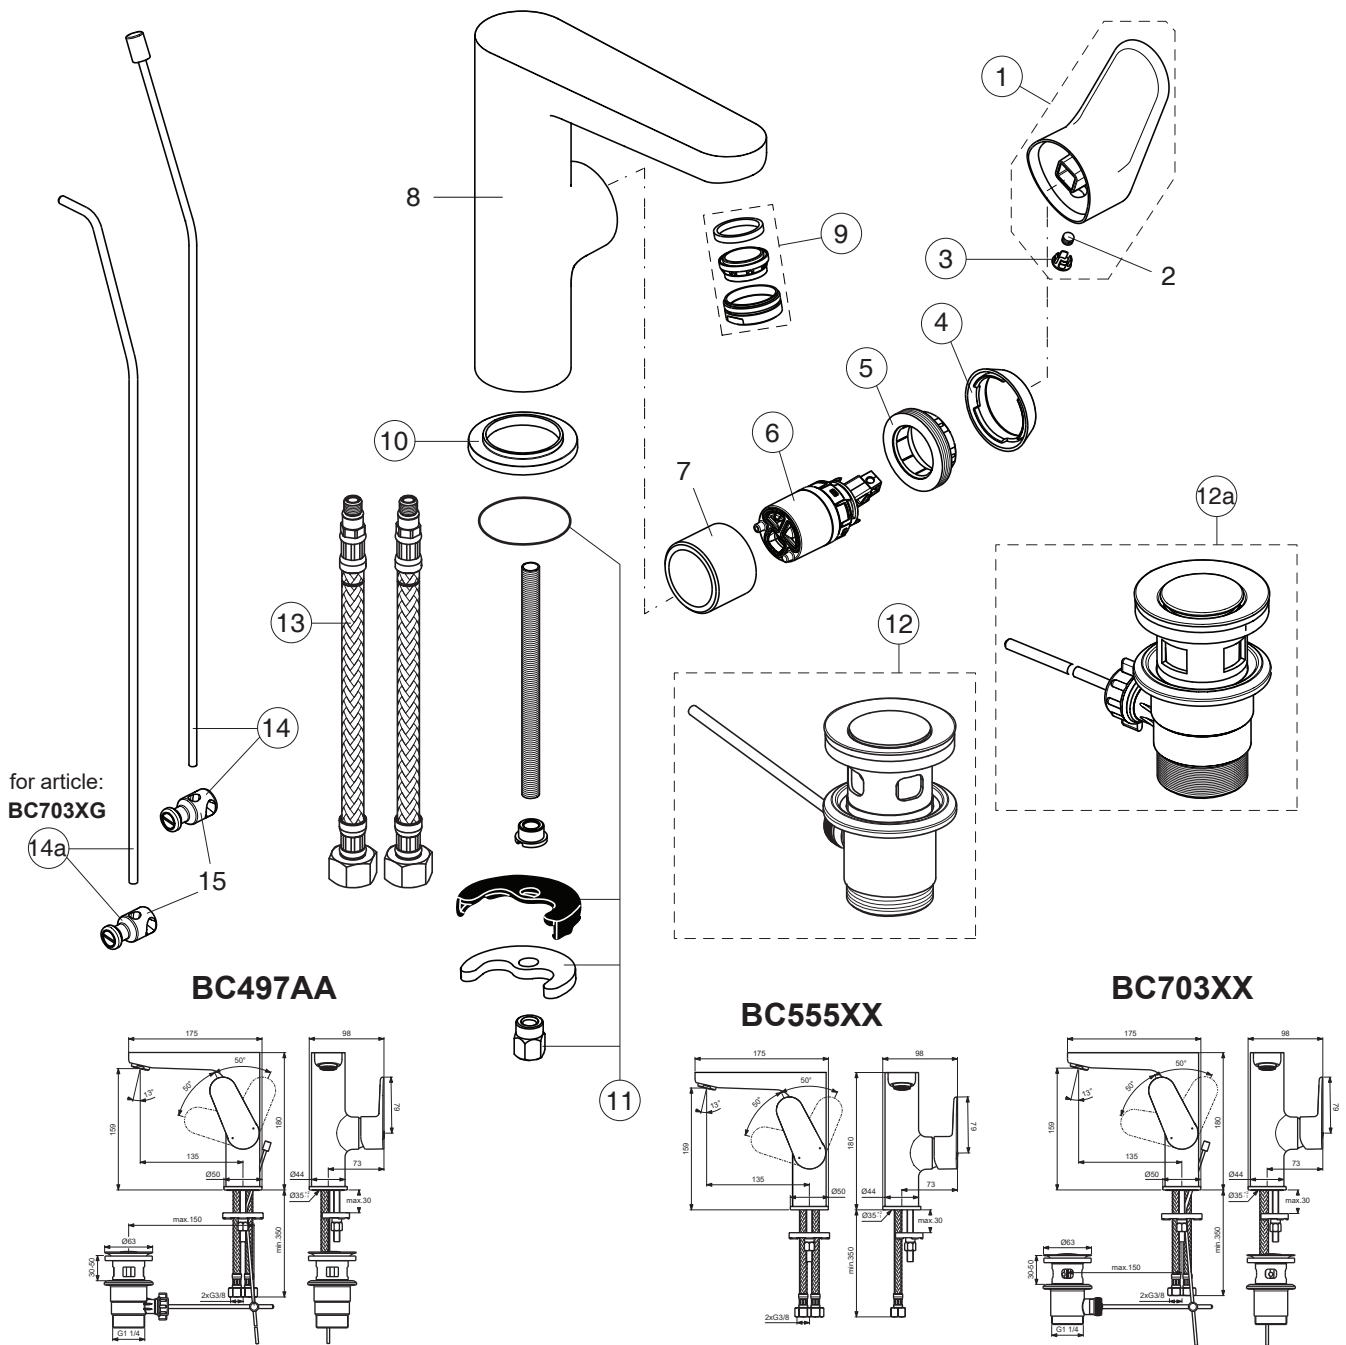

Produced from: June 2022

CERAFINE MODEL O

Ideal Standard

For XX=Coverage-Designate:

AA=chrome, XG=silk black

For Instance:

B961647AA for chrome

Pos.	Signify	Spare parts-Nr.	Quantity	Pos.	Signify	Spare parts-Nr.	Quantity
1	Lever, w/logo-compl.	B961647XX	1 Set				
2	Cap decorative	B964696NU	1 Pcs.				
3	Cap	A861080XX	1 Pcs.				
4	Screw M38x1.5	B961645NU	1 Pcs.				
5	Cartridge Ø28mm	A861397NU	1 Pcs.				
6	Perlator M24x1-5 l/min	B961383XX	1 Pcs.				
7	Rosette decorative	B960712XX	1 Pcs.				
8	Connecting set	B964702NU	1 Set				
9	Pop-up drain ass.	A962991XX	1 Set				
9a	Pop-up waste-plastic	B964550AA	1 Set				
10	Fl.hose G3/8-L425mm	A962370NU	1 Pcs.				
11	Pull-up rod-compl.	B960900A5* (AA)	1 Set				

*A5-magnetic grey

Produced from: Nov.2020

CERAFINE MODEL O

Ideal Standard

for article:
BC703XG

BC497AA

BC555XX

BC703XX

For XX=Coverage-Designate:

AA=chrome, XG=silk black

For Instance:

B961647AA for chrome

Pos.	Signify	Spare parts-Nr.	Quantity	Pos.	Signify	Spare parts-Nr.	Quantity
1	Lever ,w/logo-compl.	B961647XX	1 Set	14	Pop up waste-compl.	B961384AA	1 Set
2	Screw M5x6		1 Pcs.	14a	Pull-up rod-compl.	B960900A5* (AA)	1 Set
3	Cap decorative	B964696NU	1 Pcs.	15	Pop up waste shackle		1 Pcs.
4	Cap	A861080XX	1 Pcs.				
5	Screw M38x1.5	B961645NU	1 Pcs.				
6	Cartridge Ø28mm	A861397NU	1 Pcs.				
7	Bushing		1 Pcs.				
8	Body basin		1 Pcs.				
9	Perlator M24x1-5 l/min	B961383XX	1 Pcs.				
10	Rosette decorative	B960712XX	1 Pcs.				
11	Connecting set	B964702NU	1 Pcs.				
12	Pop-up drain ass.	A962991XX	1 Pcs.				
12a	Pop-up waste-plastic	B964550AA	1 Pcs.				
13	Fl.hose G3/8-L425mm	A962370NU	1 Pcs.				

*A5-magnetic grey