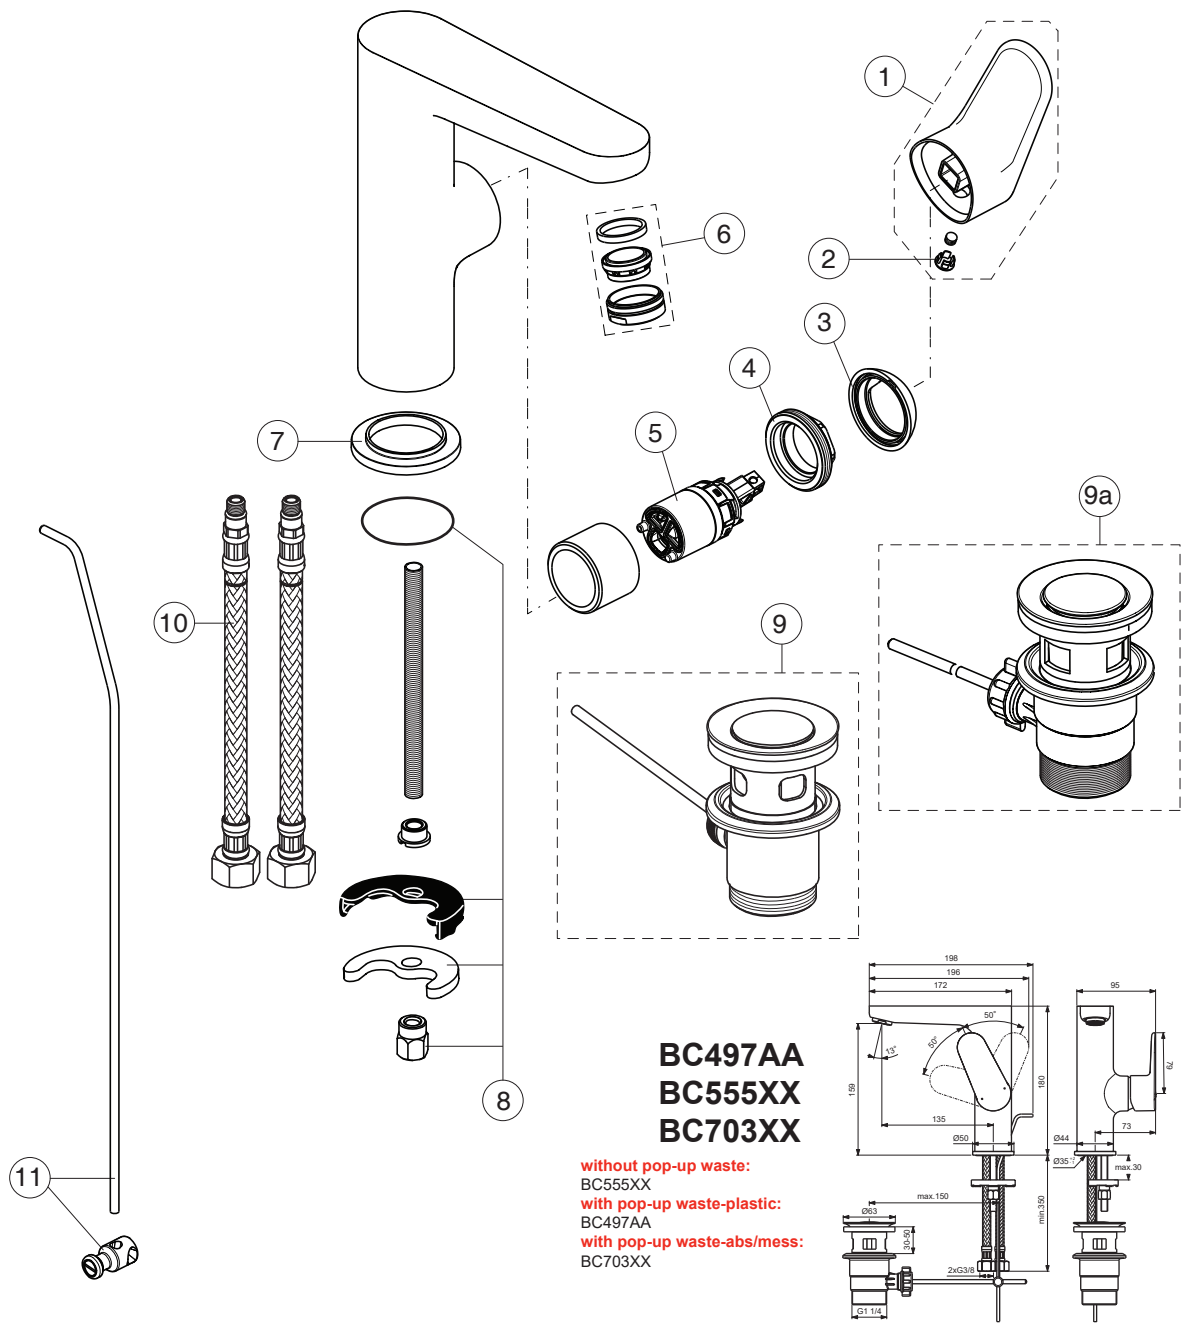

Produced from: June 2022

CERAFINE MODEL O

Ideal Standard

For XX=Coverage-Designate:

AA=chrome, XG=silk black

For Instance:

B961647AA for chrome

Pos.	Signify	Spare parts-Nr.	Quantity	Pos.	Signify	Spare parts-Nr.	Quantity
1	Lever, w/logo-compl.	B961647XX	1 Set				
2	Cap decorative	B964696NU	1 Pcs.				
3	Cap	A861080XX	1 Pcs.				
4	Screw M38x1.5	B961645NU	1 Pcs.				
5	Cartridge Ø28mm	A861397NU	1 Pcs.				
6	Perlator M24x1-5 l/min	B961383XX	1 Pcs.				
7	Rosette decorative	B960712XX	1 Pcs.				
8	Connecting set	B964702NU	1 Set				
9	Pop-up drain ass.	A962991XX	1 Set				
9a	Pop-up waste-plastic	B964550AA	1 Set				
10	Fl.hose G3/8-L425mm	A962370NU	1 Pcs.				
11	Pull-up rod-compl.	B960900A5* (AA)	1 Set				

*A5-magnetic grey

Produced from: Nov.2020

CERAFINE MODEL O

Ideal Standard

for article:
BC703XG

BC497AA

BC555XX

BC703XX

For XX=Coverage-Designate:

AA=chrome, XG=silk black

For Instance:

B961647AA for chrome

Pos.	Signify	Spare parts-Nr.	Quantity	Pos.	Signify	Spare parts-Nr.	Quantity
1	Lever ,w/logo-compl.	B961647XX	1 Set	14	Pop up waste-compl.	B961384AA	1 Set
2	Screw M5x6		1 Pcs.	14a	Pull-up rod-compl.	B960900A5* (AA)	1 Set
3	Cap decorative	B964696NU	1 Pcs.	15	Pop up waste shackle		1 Pcs.
4	Cap	A861080XX	1 Pcs.				
5	Screw M38x1.5	B961645NU	1 Pcs.				
6	Cartridge Ø28mm	A861397NU	1 Pcs.				
7	Bushing		1 Pcs.				
8	Body basin		1 Pcs.				
9	Perlator M24x1-5 l/min	B961383XX	1 Pcs.				
10	Rosette decorative	B960712XX	1 Pcs.				
11	Connecting set	B964702NU	1 Pcs.				
12	Pop-up drain ass.	A962991XX	1 Pcs.				
12a	Pop-up waste-plastic	B964550AA	1 Pcs.				
13	Fl.hose G3/8-L425mm	A962370NU	1 Pcs.				

*A5-magnetic grey